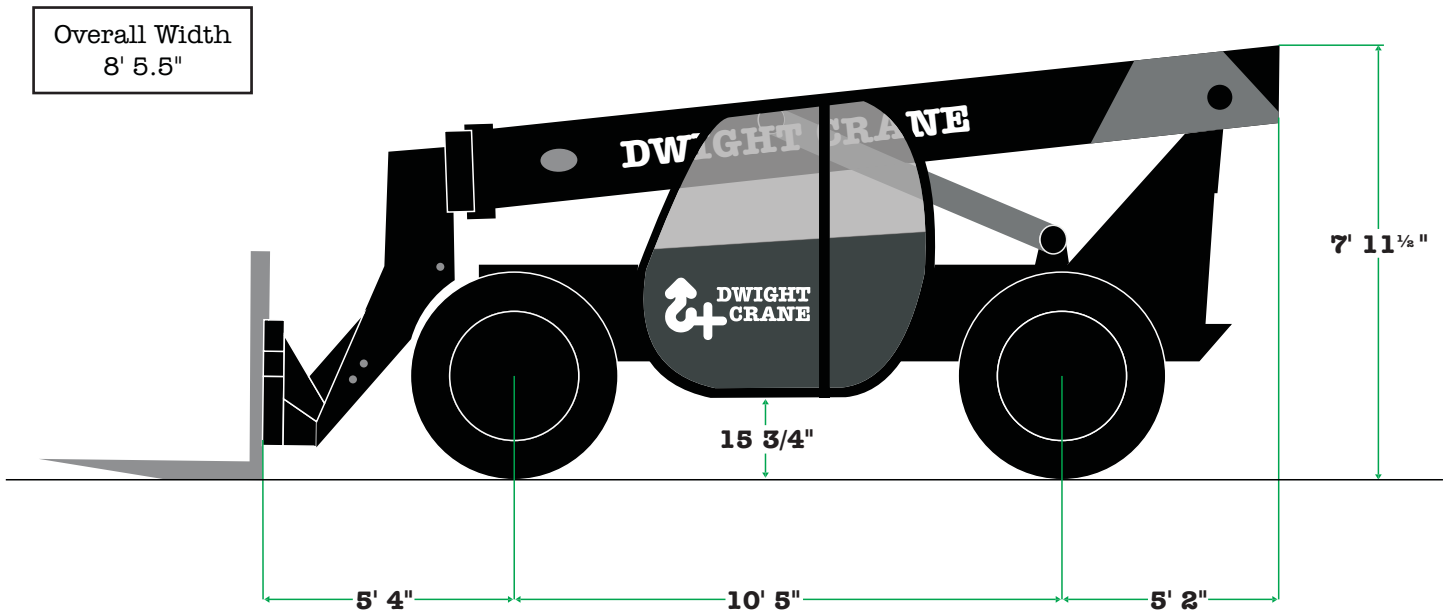

This is a guide only and not a substitute for equipment manual, call with specific needs.