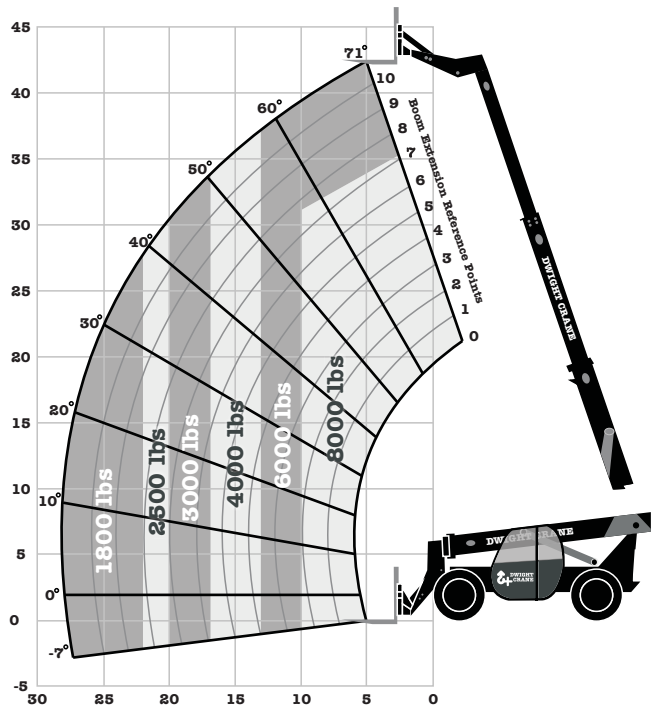

# TH-842 TELESCOPIC FORKLIFT

## Specifications

Rated Capacity	8,000 lb
Maximum Lift Height	42'
Load at Max Height	6,000 lb
Maximum Forward Reach	28' 3"
Load at Max Reach	1,800 lb
Top travel Speed	29 kph
Outside Turning Radius	165"
Operating Weight	23,500 lb
<ul style="list-style-type: none"> <li>• 4 Wheel Drive</li> <li>• Crab, 4 Wheel and 2 Wheel Steering</li> </ul>	<ul style="list-style-type: none"> <li>• Flat Black Boom</li> <li>• Cab and Boom Work Lights</li> </ul>

## Capacity Chart