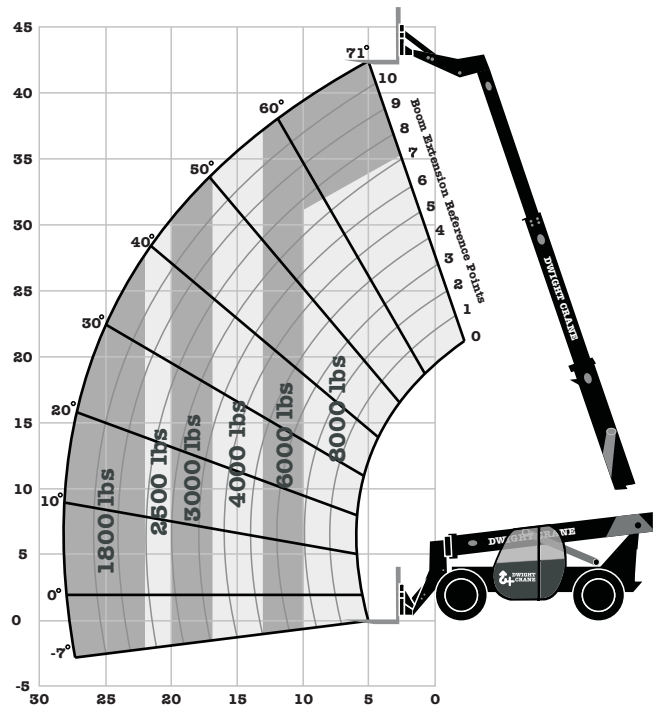

# TH-842 TELESCOPIC FORKLIFT

## Specifications

Rated Capacity	8,000 lb
Maximum Lift Height	42'
Load at Max Height	6,000 lb
Maximum Forward Reach	28' 3"
Load at Max Reach	1,800 lb
Top travel Speed	29 kph
Outside Turning Radius	165"
Operating Weight	23,500 lb
<ul style="list-style-type: none"> <li>• 4 Wheel Drive</li> <li>• Crab, 4 Wheel and 2 Wheel Steering</li> </ul>	<ul style="list-style-type: none"> <li>• Flat Black Boom</li> <li>• Cab and Boom Work Lights</li> </ul>

## Capacity Chart