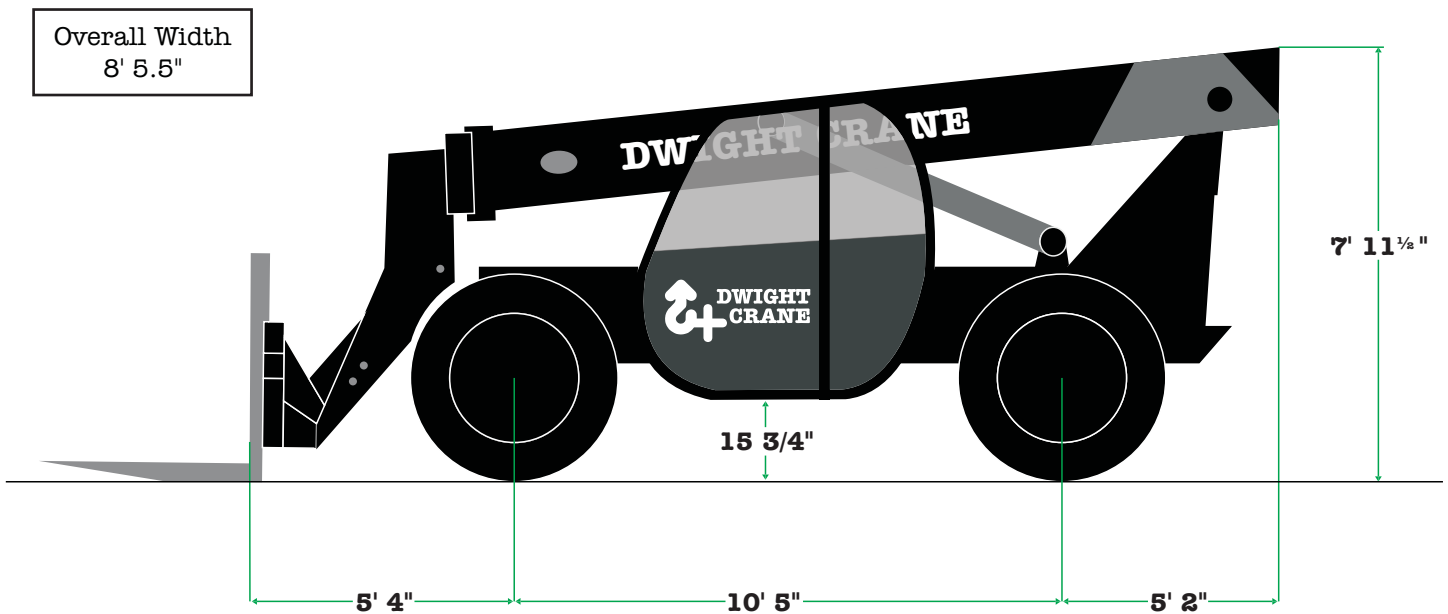

This is a guide only and not a substitute for equipment manual, call with specific needs.