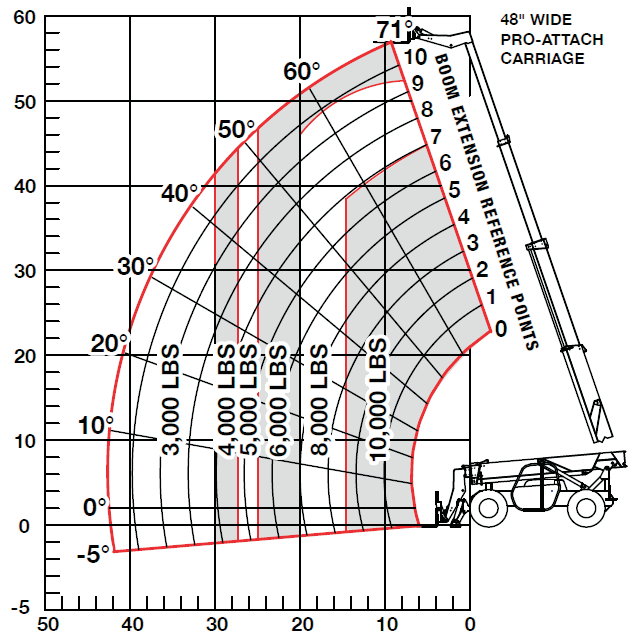

TH-1056 TELESCOPIC FORKLIFT

Specifications

| | |
|---|---|
| Rated Capacity | 10,000 lb |
| Maximum Lift Height | 56' |
| Load at Max Height | 6,000 lb <small>(Stabilizers Down)</small> |
| Maximum Forward Reach | 42' 3" |
| Load at Max Reach | 3,000 lb <small>(Stabilizers Down)</small> |
| Top travel Speed | 22 kph |
| Outside Turning Radius | 15' |
| Operating Weight | 34,200 lb |
| <ul style="list-style-type: none"> • 4 Wheel Drive • Crab, 4 Wheel and 2 Wheel Steering | <ul style="list-style-type: none"> • Flat Black Boom • Cab and Boom Work Lights |

Capacity Chart

Stabilizers shown in the down position.

Charts shown are for reference only, charts of rented equipment may vary and the charts and manuals in each machine MUST be used.

Dimensions

This is a guide only and not a substitute for equipment manual, call with specific needs.