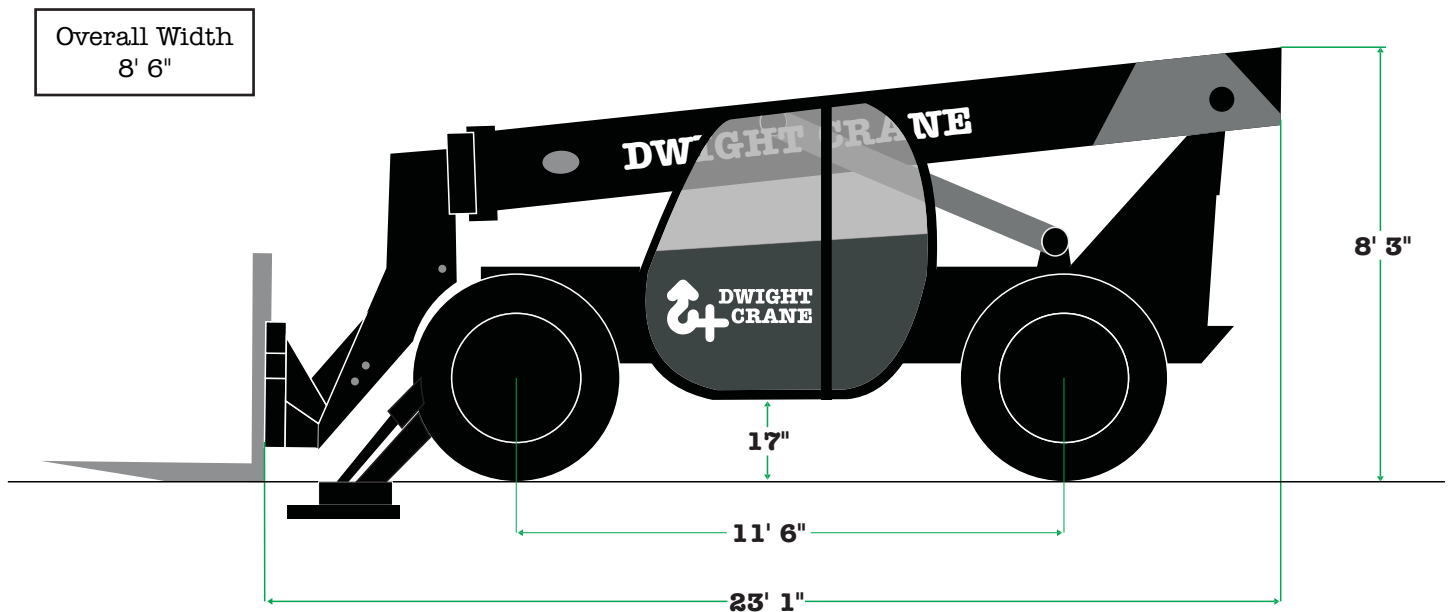

TH-1056 TELESCOPIC FORKLIFT

Specifications

| | |
|---|---|
| Rated Capacity | 10,000 lb |
| Maximum Lift Height | 56' |
| Load at Max Height | 6,000 lb <small>(Stabilizers Down)</small> |
| Maximum Forward Reach | 42' 3" |
| Load at Max Reach | 3,000 lb <small>(Stabilizers Down)</small> |
| Top travel Speed | 22 kph |
| Outside Turning Radius | 15' |
| Operating Weight | 34,200 lb |
| <ul style="list-style-type: none"> • 4 Wheel Drive • Crab, 4 Wheel and 2 Wheel Steering | <ul style="list-style-type: none"> • Flat Black Boom • Cab and Boom Work Lights |

Capacity Chart

Stabilizers shown in the down position.

Charts shown are for reference only, charts of rented equipment may vary and the charts and manuals in each machine MUST be used.

Dimensions

This is a guide only and not a substitute for equipment manual, call with specific needs.